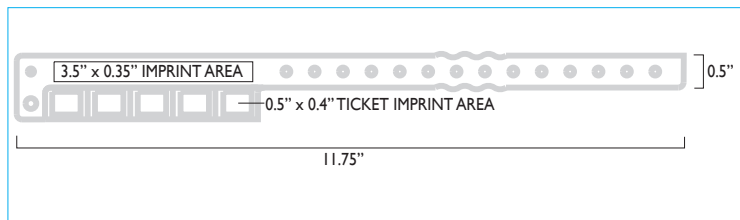

Tyvek 3/4" Super Stick (Super Tek)

Tyvek 1" Super Stick (Super Tek)

Tyvek Redeemer (Rip Tab)

Tyvek Redeemer Plus (Rip Tab)

Tyvek Matrix (Pinfeed)

Tyvek Marathon (Shoe Lace)

Tyvek Sport (Wide Band)

Vinyl 10 Ticket (10 Stub)

Vinyl 5 Ticket (5 Stub)

Vinyl 1 Ticket (1 Stub)

Vinyl Straight Wave

Vinyl Wide Face

Plastic Narrow Wave (Straight)

Plastic Patterns

Plastic Sparkle

MINI TAG