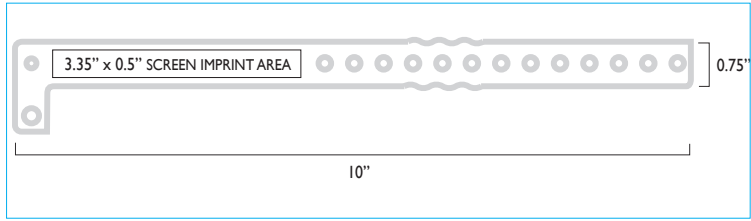

Vinyl 5 Ticket (5 Stub)

Vinyl 1 Ticket (1 Stub)

Vinyl Straight Wave

Vinyl Wide Face

Plastic Narrow Wave (Straight)

Plastic Patterns

Plastic Sparkle

MINI TAG