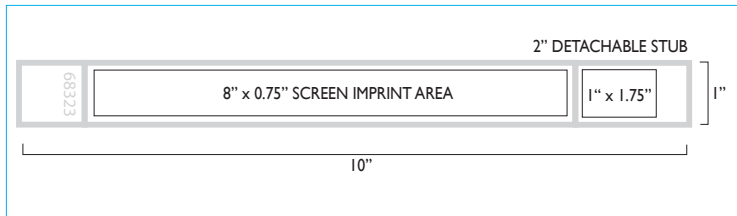

Tyvek 3/4" Super Stick (Super Tek)

Tyvek 1" Super Stick (Super Tek)

Tyvek Redeemer (Rip Tab)

Tyvek Redeemer Plus (Rip Tab)

Tyvek Matrix (Pinfeed)

Tyvek Marathon (Shoe Lace)

Tyvek Sport (Wide Band)

Vinyl 10 Ticket (10 Stub)

Vinyl 5 Ticket (5 Stub)

Vinyl 1 Ticket (1 Stub)

Vinyl Straight Wave

Vinyl Wide Face

Plastic Narrow Wave (Straight)

Plastic Patterns

Plastic Sparkle

MINI TAG