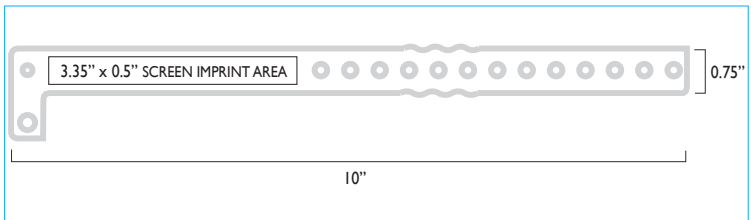

Vinyl 5 Ticket (5 Stub)

Vinyl 1 Ticket (1 Stub)

Vinyl Straight Wave

Vinyl Wide Face

Plastic Narrow Wave (Straight)

Plastic Patterns

Plastic Sparkle

MINI TAG