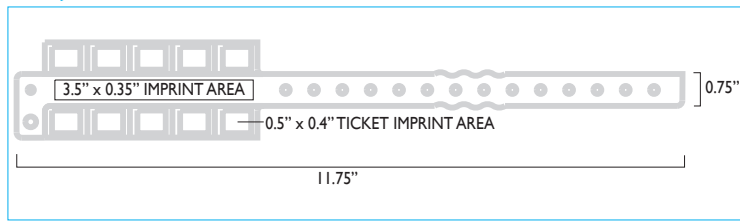

Tyvek 3/4" Super Stick (Super Tek)

Tyvek 1" Super Stick (Super Tek)

Tyvek Redeemer (Rip Tab)

Tyvek Redeemer Plus (Rip Tab)

Tyvek Matrix (Pinfeed)

Tyvek Marathon (Shoe Lace)

Tyvek Sport (Wide Band)

Vinyl 10 Ticket (10 Stub)

Vinyl 5 Ticket (5 Stub)

Vinyl 1 Ticket (1 Stub)

Vinyl Straight Wave

Vinyl Wide Face

Plastic Narrow Wave (Straight)

Plastic Patterns

Plastic Sparkle

MINI TAG